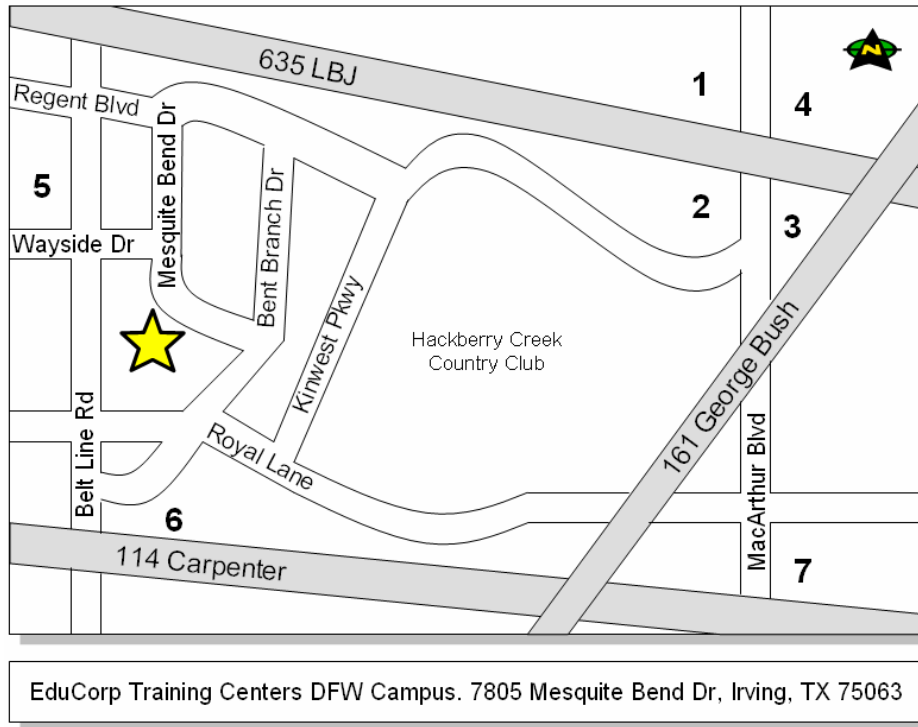

RESTAURANTS and SHOPPING

There are many restaurants near the DFW campus. Some of the more popular restaurants are listed here on the map by number.

Area 1

Walmart, Sam's Club, Kohls, A&W/Long John Silver's, Arby's, Razoos, Whataburger, Boston Pizza, IHOP, On The Border, Buffalo Wild Wings, Chili's, Razzoo's Cajun Café, Steak n' Shake.

Area 2

Kroger, Target, Jason's Deli, Chipotle, Potbelly's, Pho Que Huong, Thai Restaurant, TGIFriday's, Baja Fresh, Corner Bakery, Masala Indian Grill.

Area 3

A Starbucks, Cheddars, I Fratelli, Chevron, Isshin Sushi, Chick-Fil-A, Schlotsky's Deli, Wendy's, McDonalds, Pei Wei.