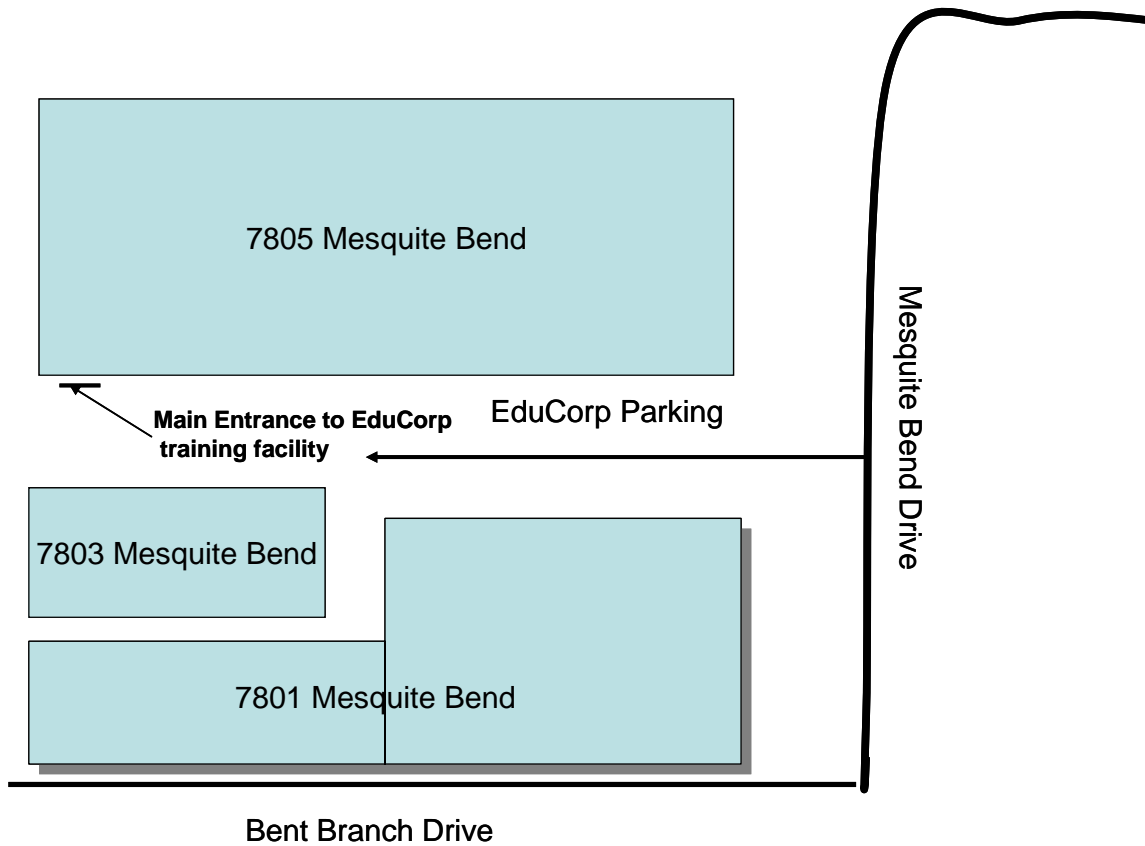

HOURS

Most classes start at 8:30 or 9:00 a.m. and end at 4:30 or 5:00 p.m. The center will be open at least 30 minutes prior to class. Some classes may have different start and end times. Please see your course confirmation for specific information.