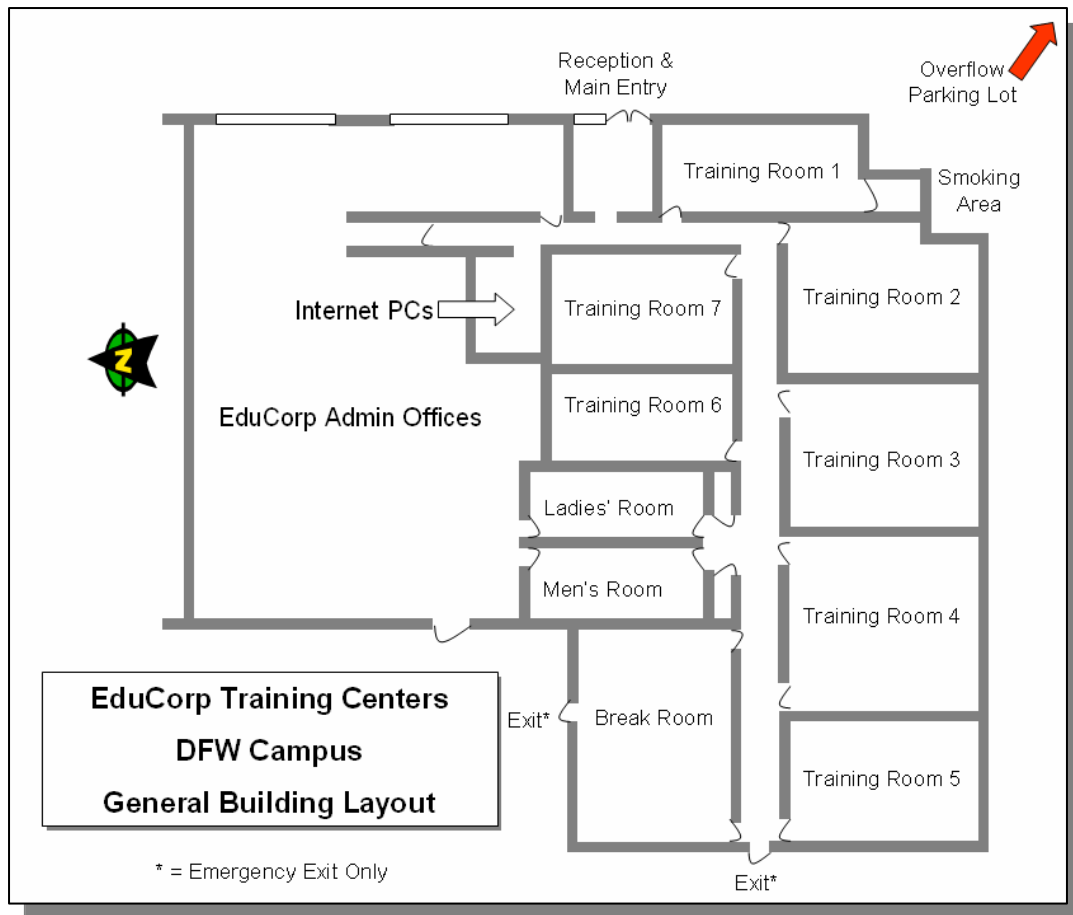

BUILDING FACILITIES

Restrooms	Located off of the main hallway
Break Room	The break room has sinks, a refrigerator, microwaves, vending, and eating areas.
Inclement Weather	The restrooms and training rooms 6 and 7 may be used as inclement weather shelters.
Internet PCs	Across from the reception area is an Internet PC location, which may be used for email, Internet browsing etc.
Cell Phones	Cell Phones may be used in the hallways or outside, but please turn off or to vibrate in the classrooms.
Smoking	A smoking area may be found to the right outside the main doors to the building.