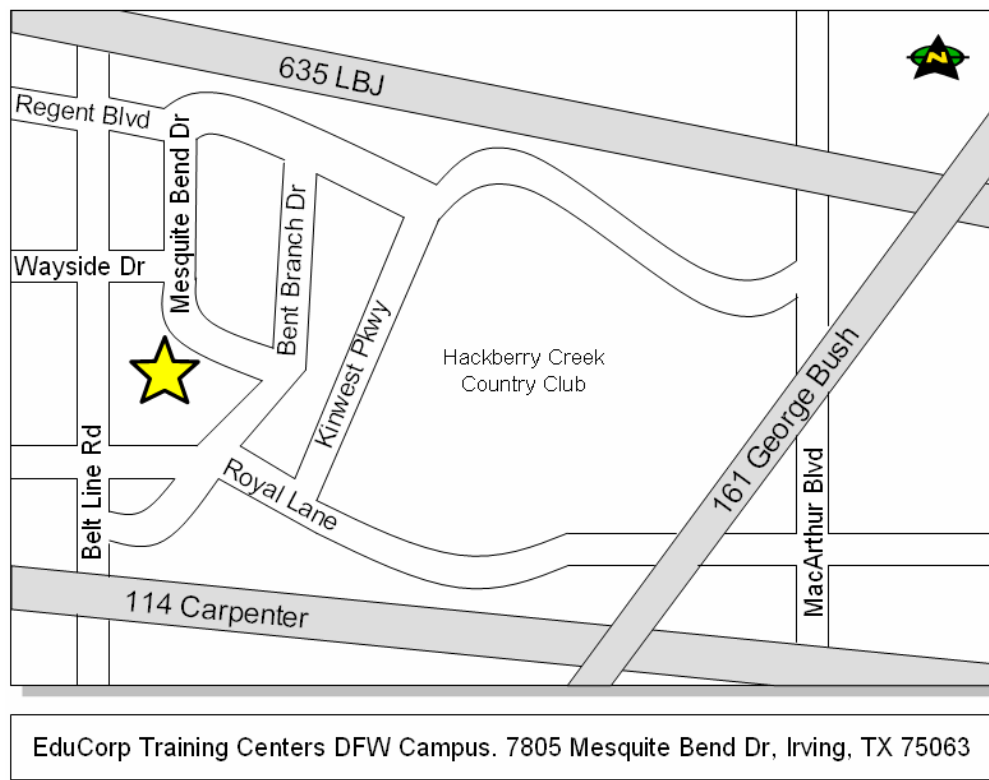

## LOCATION

EduCorp's DFW classes are held at our training site located at **7805 Mesquite Bend Dr., Suite 100, Irving, TX 75063**. For all class information, as well as location information, please call EduCorp at **1-800-668-0943**. Page three of this document has a map showing entrances and classroom locations.

**From 635 LBJ**, exit Belt Line Rd. and go south. Go left (east) on Regent Blvd., then right (south) on Mesquite Bend Dr. **From 114 Carpenter Freeway**, exit Belt Line Rd. and go north. Go right (east) on Royal Lane, then left (northeast) on Bent Branch Dr, and you can either use the second driveway on your left, or continue on to Mesquite Bend Dr. and go left (west).

**Area 6**

Jack in the Box.

**Area 7**

Red, Hot and Blue BBQ, Blue Fish Sushi, Champps.

**Other**

- Dairy Queen, Dickey's BBQ (north on Belt Line at Denton Tap)
- Denny's, Pizza Inn (west on 114 at Esters)